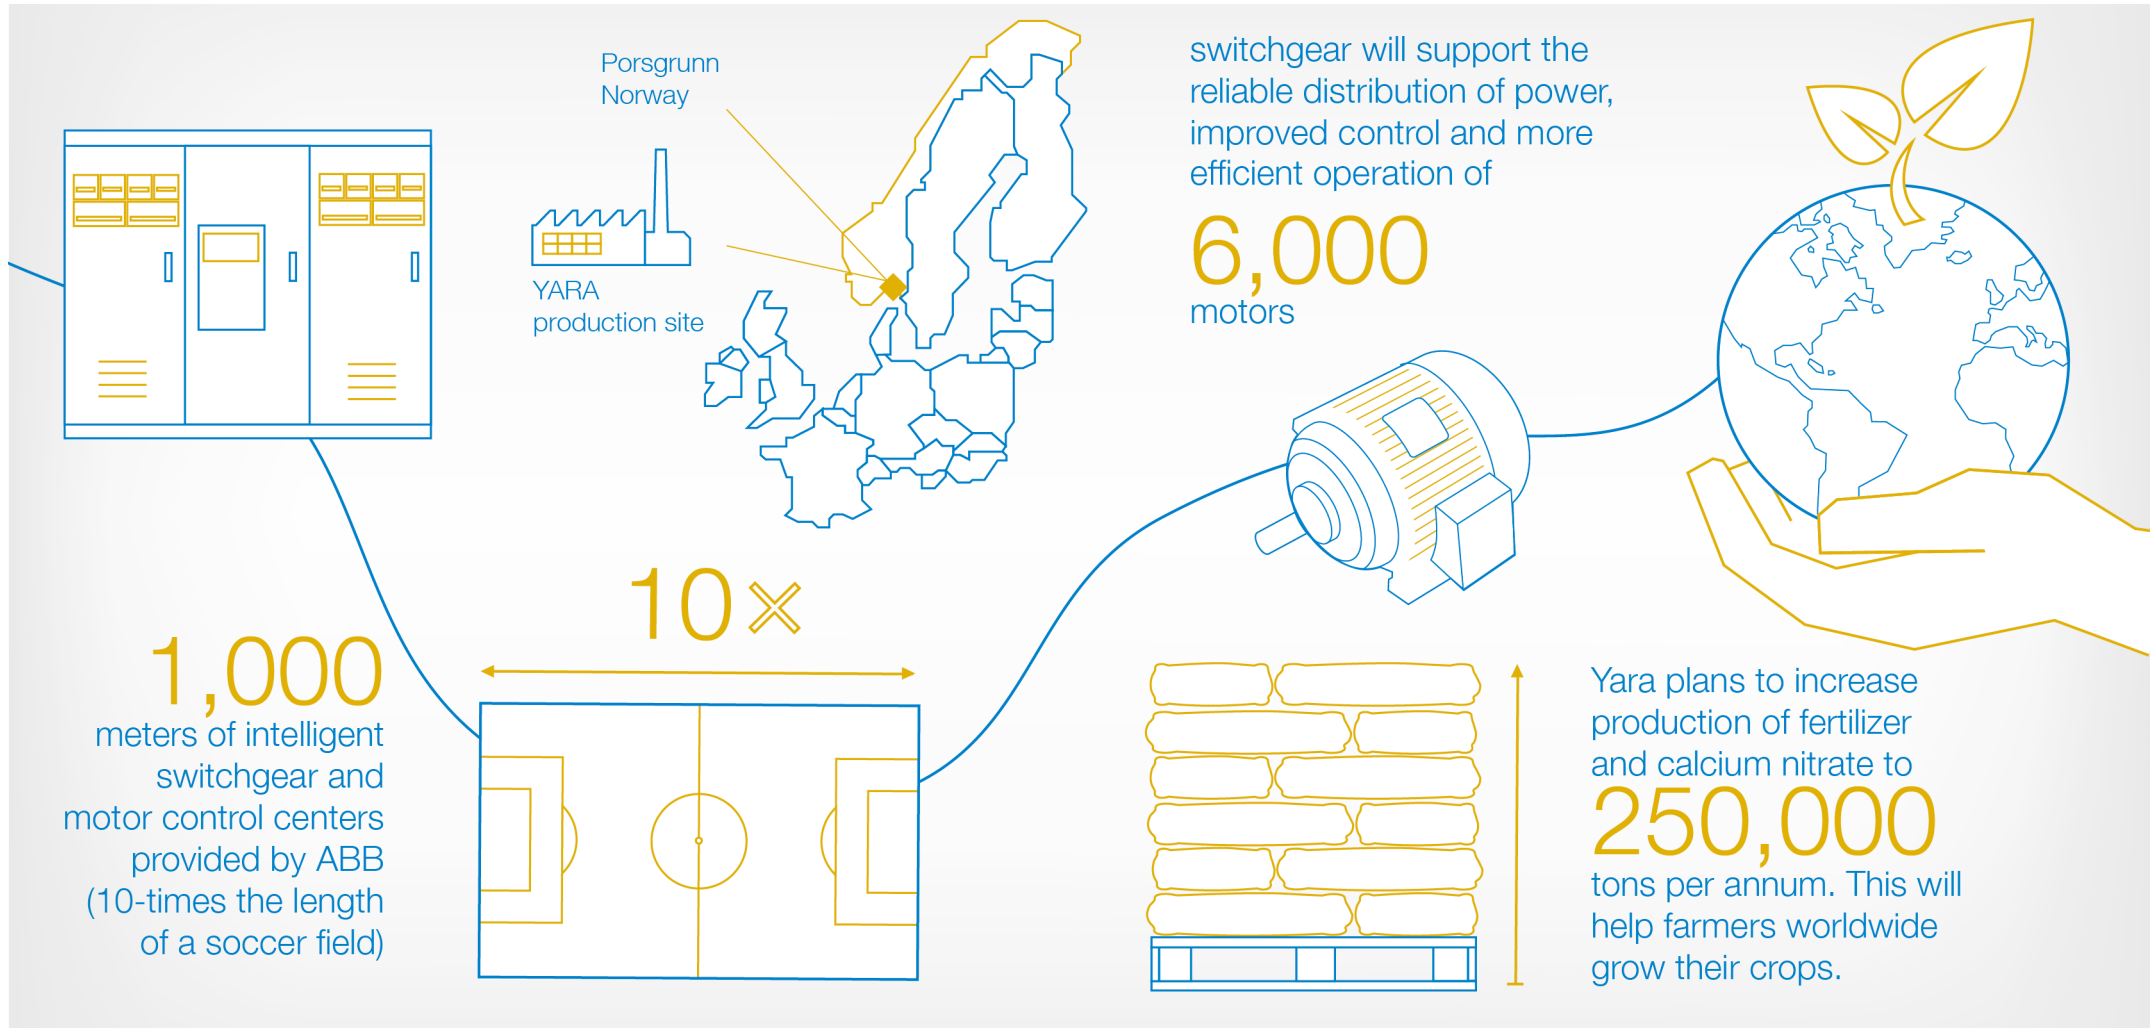

One kilometer of intelligent MNS® switchgear* improves distribution, reliability and control for leading global fertilizer company, Yara

*if stood end to end