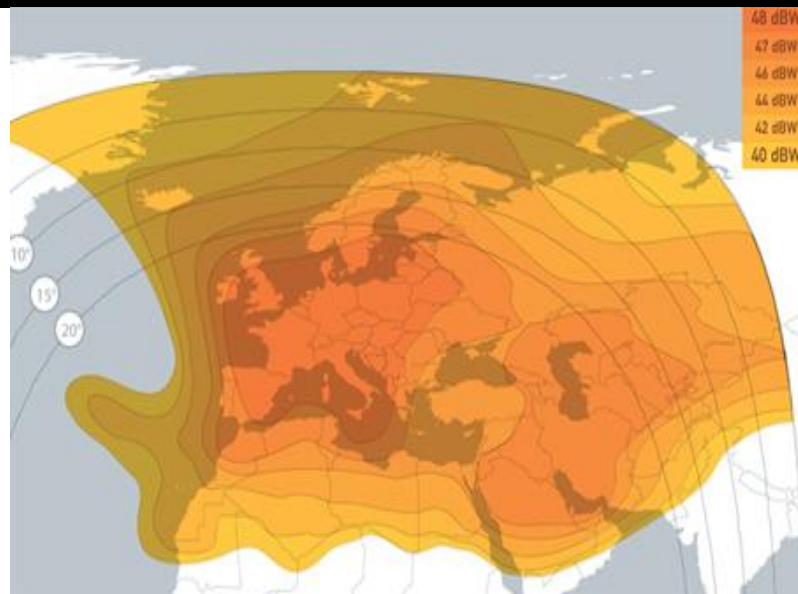

EUROPE & LONDON

Access via Satellite

Eutelsat 10a B1 Channel D

D/L Frequency: 10,987.17 Horizontal X

Modulation: DVBS2 8PSK
Symbol Rate: 7.0
FEC: 2/3
Compression: MPEG4 4:2:0
Pilots: OFF
Data: 13.864454 Mbps
Roll off: 20%
Video: 1080i/50

Access via BT Tower

Media in Europe and London can also access the live feed from :

HD/PTC 1 HD SDI 1080i/50 at BT Tower