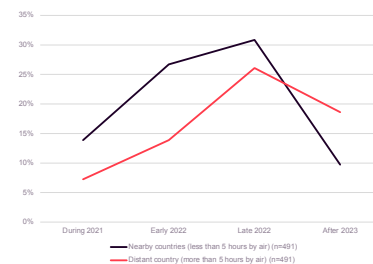

Time to resume overseas travel (UK)