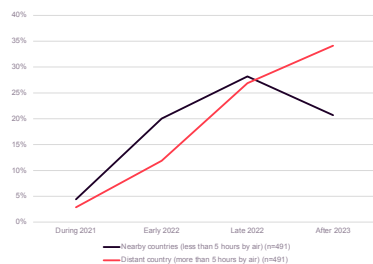

Time to resume overseas travel (AUS)