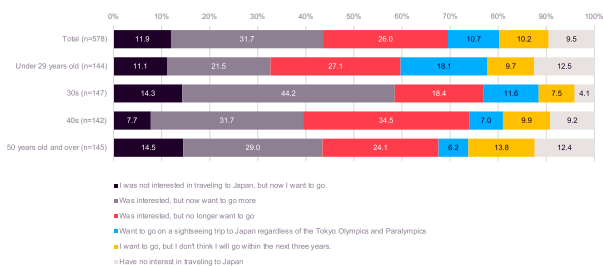

# New Tourism Study by JTB Research Institute and Cint Shows Intent to Visit Japan is on the Rise

Plans among travelers from China, Australia, and the United Kingdom are on the rise since the COVID-19 pandemic, spurred in part by the Tokyo Olympics and Paralympics

Supporting data:

Impact of the Tokyo Olympics and Paralympics on travel to Japan (China, by age)

Impact of the Tokyo Olympics and Paralympics on travel to Japan (Australia, by age)

Impact of the Tokyo Olympics and Paralympics on travel to Japan (UK, by age)