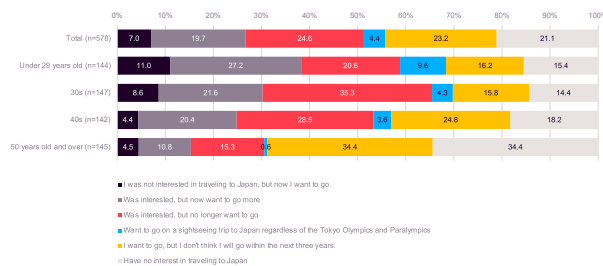

# New Tourism Study by JTB Research Institute and Cint Shows Intent to Visit Japan is on the Rise

Plans among travelers from China, Australia, and the United Kingdom are on the rise since the COVID-19 pandemic, spurred in part by the Tokyo Olympics and Paralympics

Supporting data:

Impact of the Tokyo Olympics and Paralympics on travel to Japan (China, by age)

Impact of the Tokyo Olympics and Paralympics on travel to Japan (Australia, by age)

Impact of the Tokyo Olympics and Paralympics on travel to Japan (UK, by age)